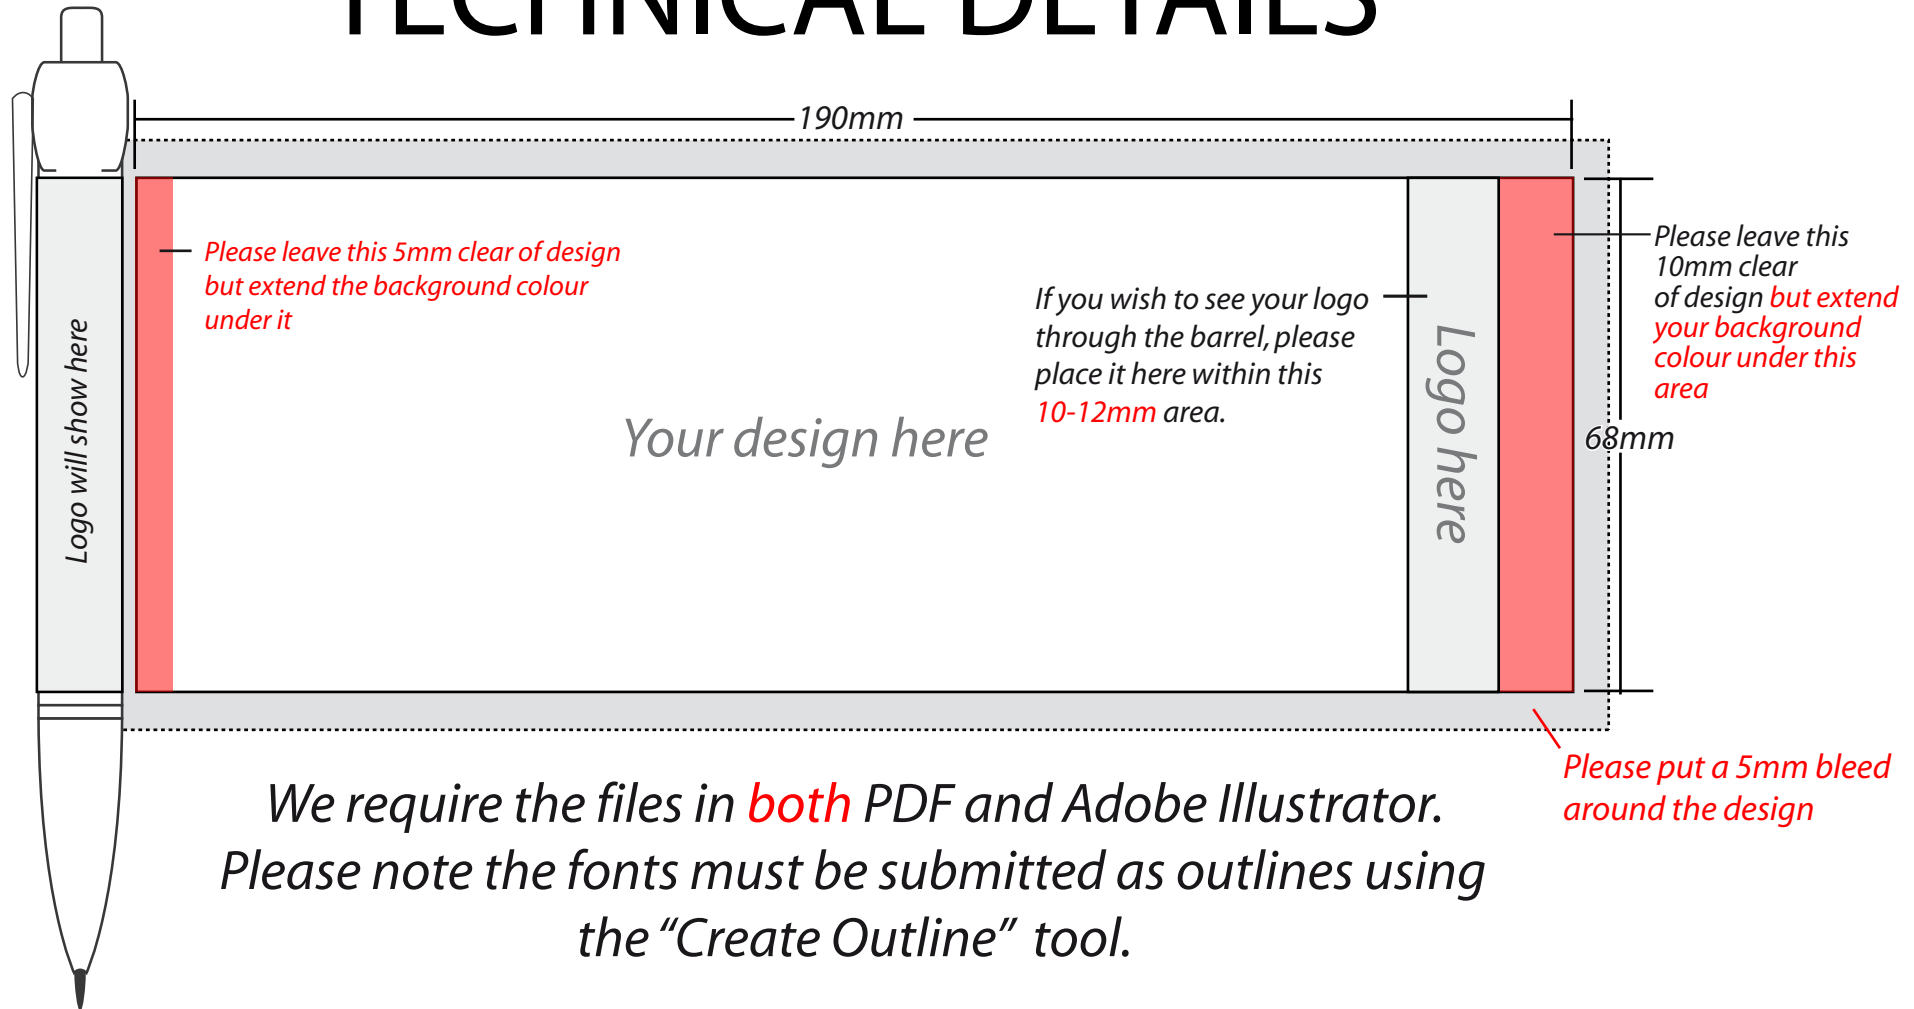

BANNER PEN TECHNICAL DETAILS

We require the files in **both** PDF and Adobe Illustrator.
Please note the fonts must be submitted as outlines using
the "Create Outline" tool.